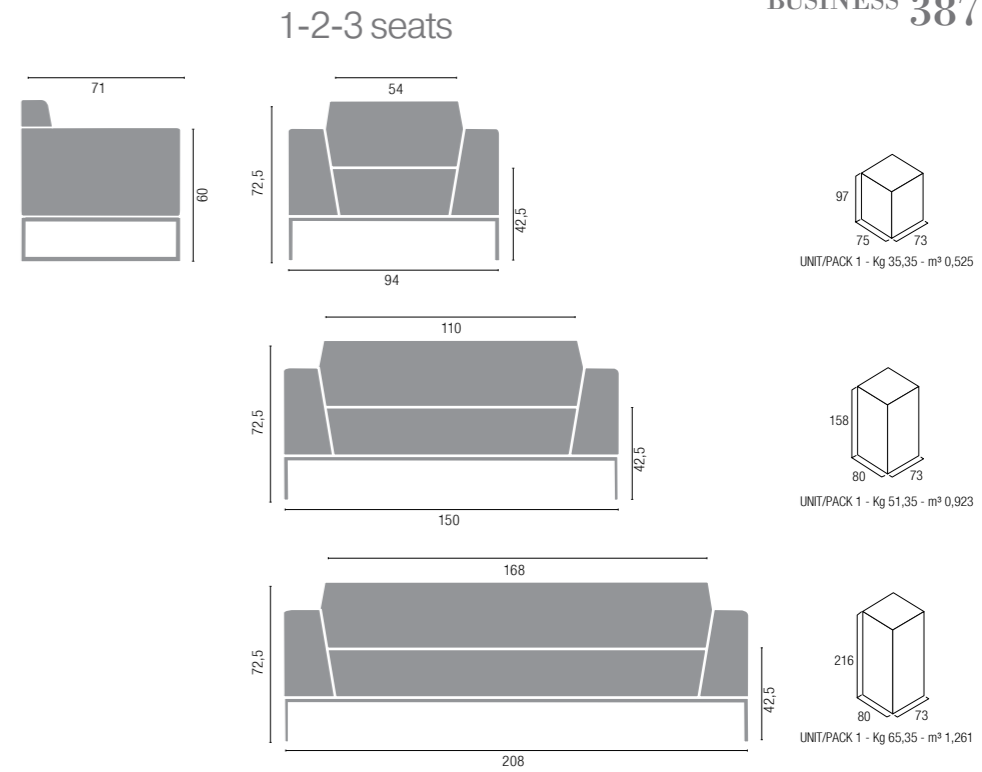

Sofa, gepolstert, Holzstruktur, Metallgestell. 1/2/3 Sitz.

versions

Arturo
1 seat

Arturo
2 seats

Arturo
3 seats

Arturo

Arturo

Arturo

Arturo

base

Struttura 1P cromata
1 seat chromed frame structure
Structure 1 place chromée
1 Sitzgestell verchromt

base

Struttura 2P cromata
2 seats chromed frame structure
Structure 2 places chromée
2 Sitzgestell verchromt