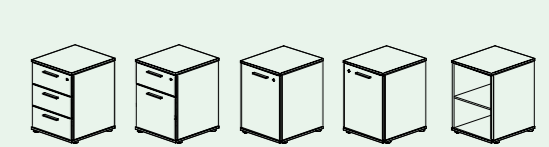

CASSETTIERE E MOBILETTI
Set of drawers and cabinets |
Caissons et meubles

L 45 - P 45
H 57