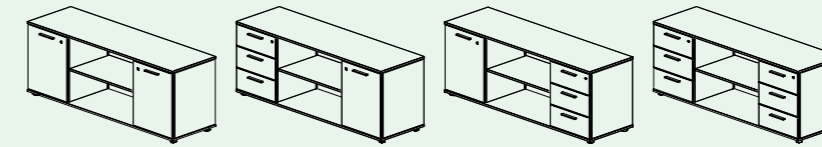

ABACO CONTENITORI | ABACUS OF CONTAINERS | ABAQUE DE CONTENEURS

CONTENITORI E CASSETTIERE
CONTAINERS AND SET OF DRAWERS | CONTENEURS ET CAISSONS

CONTENITORI A SUPPORTO SCRIVANIA
Desk support containers |
Conteneurs de support de bureau

L 150 - P 45
H 57