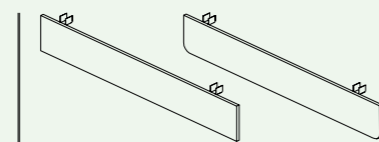

**PIANI AUSILIARI SCRIVANIA SINGOLA**  
Auxiliary tops for single desk | Plans auxiliaires pour bureau individuel

L 40  
P 60/80/100 - H 74

L 40 - R 10  
P 60/80/100 - H 74

**ALLUNGHI LATERALI PER SCRIVANIA**  
Extension tops for desk | Plateaux retour latérales pour bureau

P 60 - H 74  
L 80/100/120/140/160/180  
P 60 - 80/100

P 120 - H 74  
L 80/100/120/140/160/180

**COPERTURA SUPPORTI**  
Support cover | Couverture pour support

L 60/80/100

**ACCESSORI AUSILIARI SCRIVANIA SINGOLA**  
Auxiliary accessories for single desk | Accessoires auxiliaires pour bureau individuel

L 60/80/100/120/140/160/180  
H 40

L 60/80/100/120/140/160/180  
H 40 - R 10

L 21 - H 15  
L 21 - H 30

L 60/80/100/120/140/160/180/200  
H 25 & H25 - R10

L 42 - P 32  
H 5

L 42 - P 32  
H 32

L 16 - P 15  
H 51