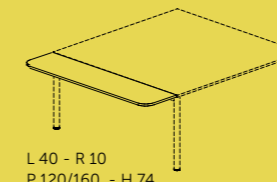

L 60/80/100/120/140/160/180
H 40 - R 10

L 21 - H 15
L 21 - H 30

L 60/80/100/120/140/160/180/200
H 25 & H25 - R10

L 42 - P 32
H 5

L 42 - P 32
H 32

L 16 - P 15
H 51

ACCESSORI PER SCRIVANIE CONDIVISE

ACCESSORIES FOR SHARED DESKS | ACCESSOIRES POUR BUREAUX PARTAGÉ

PIANI AUSILIARI SCRIVANIA CONDIVISA
Auxiliary plans for shared desk | Plans auxiliaires pour bureau partagé

L 40
P 120/160 - H 74

L 40 - R 10
P 120/160 - H 74

P 60 - H 74
L 80/100/120/140/160/180

P 120 - H 74
L 80/100/120/140/160/180