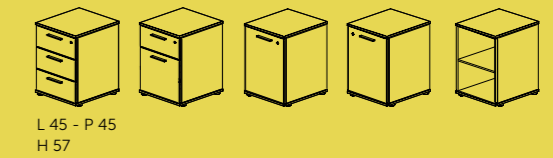

CASSETTIERE E MOBILETTI
Set of drawers and cabinets |
Caissons et meubles