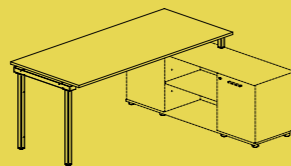

SCRIVANIE SINGOLE

DESKS | BUREAUX INDIVIDUELS

POSTAZIONE SINGOLA
Single workstation | Poste de travail

L 60/80/100/120/140/160/180/200
P 60/80/100 - H 74

POSTAZIONE DOPPIA
Double workstation | Double poste de travail

L 120/160/200/240/280/320/360/400
P 60/80/100 - H 74

POSTAZIONE AGGIUNTIVA
Additional work station | Poste de travail supplémentaire

L 60/80/100/120/140/160/180/200
P 60/80/100 - H 74

POSTAZIONE SINGOLA CON CONTENITORE DI SUPPORTO
Single workstation with support container | Poste de travail individuel avec conteneur de support

L 60/80/100/120/140/160/180/200
P 60/80/100 - H 74

POSTAZIONE AGGIUNTIVA
Additional work station | Poste de travail supplémentaire

SCRIVANIE CONDIVISE

SHARED DESKS | BUREAUX PARTAGÉ

POSTAZIONE CONDIVISA
Shared work station | Poste de travail partagé